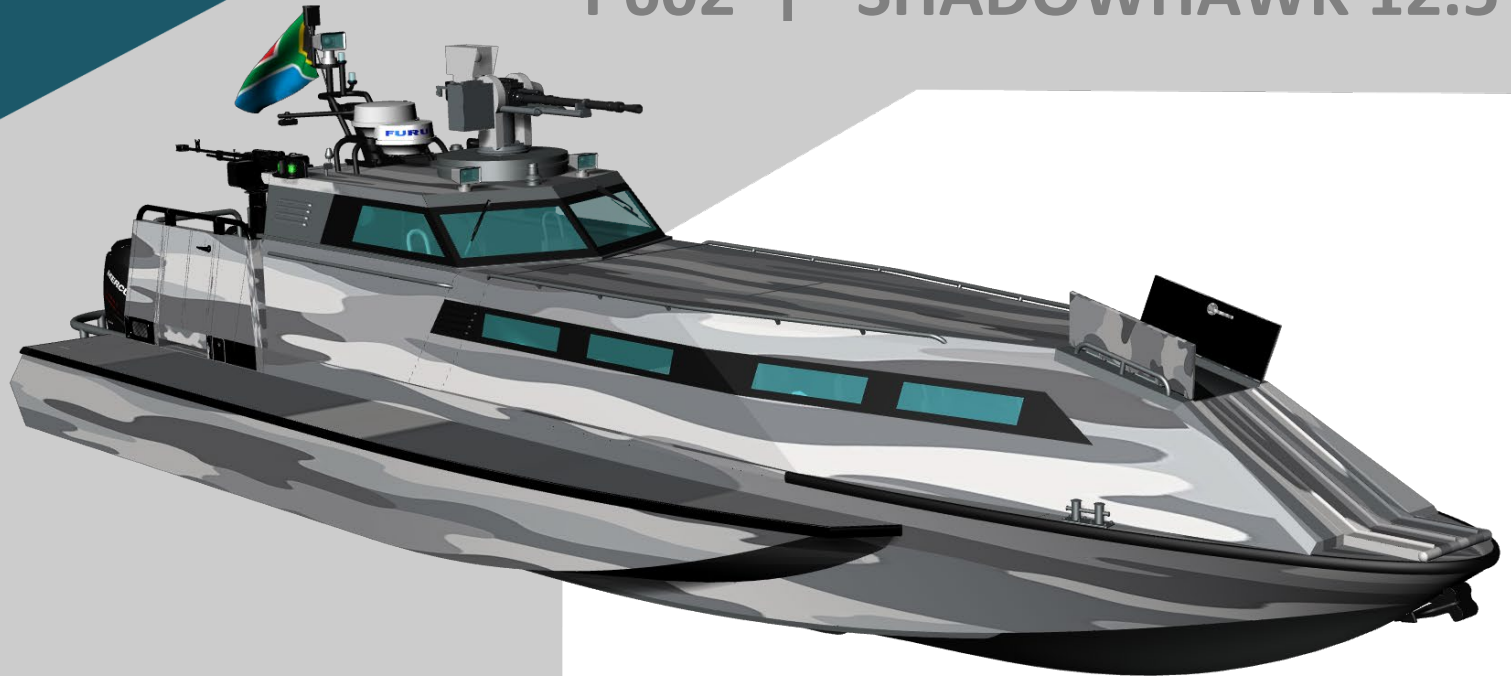

# NAVAL DESIGN

## P602 | SHADOWHAWK 12.5

Length Overall	12.50m
Beam	3.50m
Hull Draught	0.53m
Main Propulsion	2 x 350 Bhp OBM
Max. Speed	40-55 knots
Fuel Capacity	1200 L
Crew & PAX	3 + 10/12
Classification	Grey Boat Code

Introducing the Shadowhawk 12.5: the most effective people carrier for ballistic protection, built for rapid and effective disembarking in any circumstance. Your squad can escape the ship swiftly and go to work on the assignment at hand thanks to a landing gate that is situated at the bow. The Shadowhawk 12.5 is equipped with two 350 horsepower Mercury outboard engines, which enable it to reach speeds of up to 55 knots. Even in the most difficult circumstances, this enables quick and secure transportation. Eight troops and two crew members may be comfortably accommodated on board, ensuring that your force is always prepared for battle. Weapons are also installed on the pilothouse roof and aft of the Shadowhawk 12.5 to offer protection and firepower as needed. Additionally, this vessel can be carried and stored in a 12 m container and has readily removable stabilizer pontoons, making it very transportable and versatile for any task. The Shadowhawk 12.5 is the ideal vessel for the task, whether you need to swiftly and safely carry your squad across the ocean or give them the protection and weaponry they need to finish their objective. Spend money on the Shadowhawk 12.5 to give your squad the edge they need to win in any circumstance.