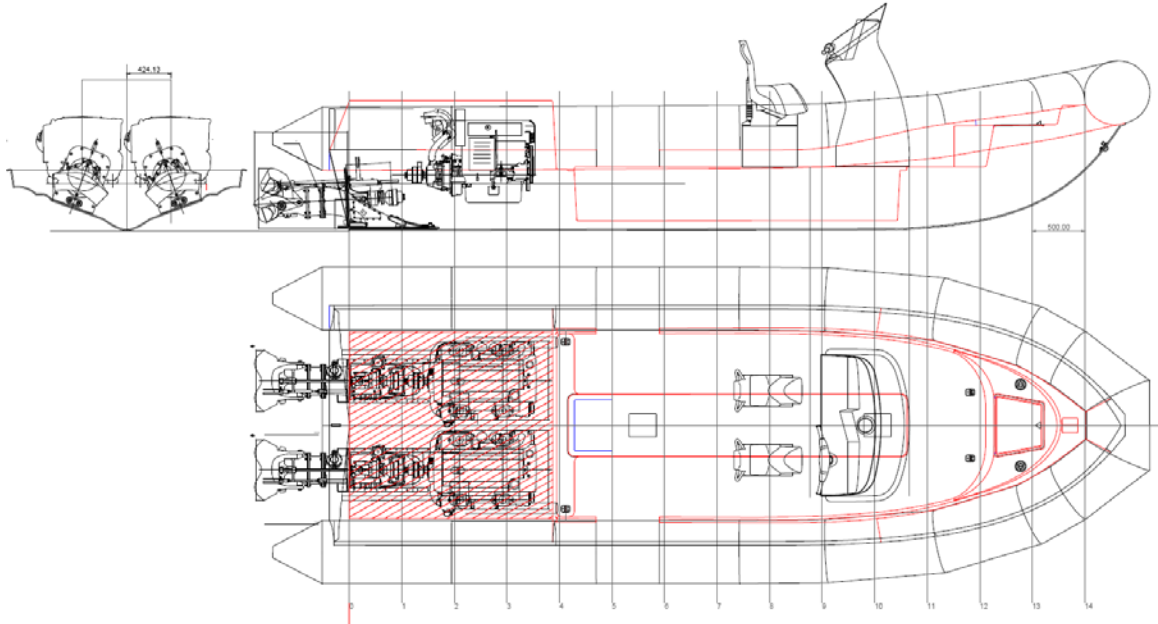

Z 850 J Datasheet

8.5m Military Rib

Naval Design

Dimensional Data

Length Overall	8500 mm
Beam	3210 mm
Speed	45 knots
Displacement	3000 kg
Fuel Capacity	700 L
PAX	6
Design	KND

Engine Data

Max Power 2 x 350Hp IBM, JET DRIVE

Options and Accessories

- Anchor winch system
- Cabin Version
- Outboard Version available

Classification

- Designed to meet class ISO/CE CAT B

Standard Features

- Full marine VHF radio
- Depth finder
- Electric and manual bilge pumps
- GPS
- Foam floatation
- Electronics distribution panel
- Steel grab-rails
- Fire extinguishers
- Adjustable table
- Interior down lights
- lockers