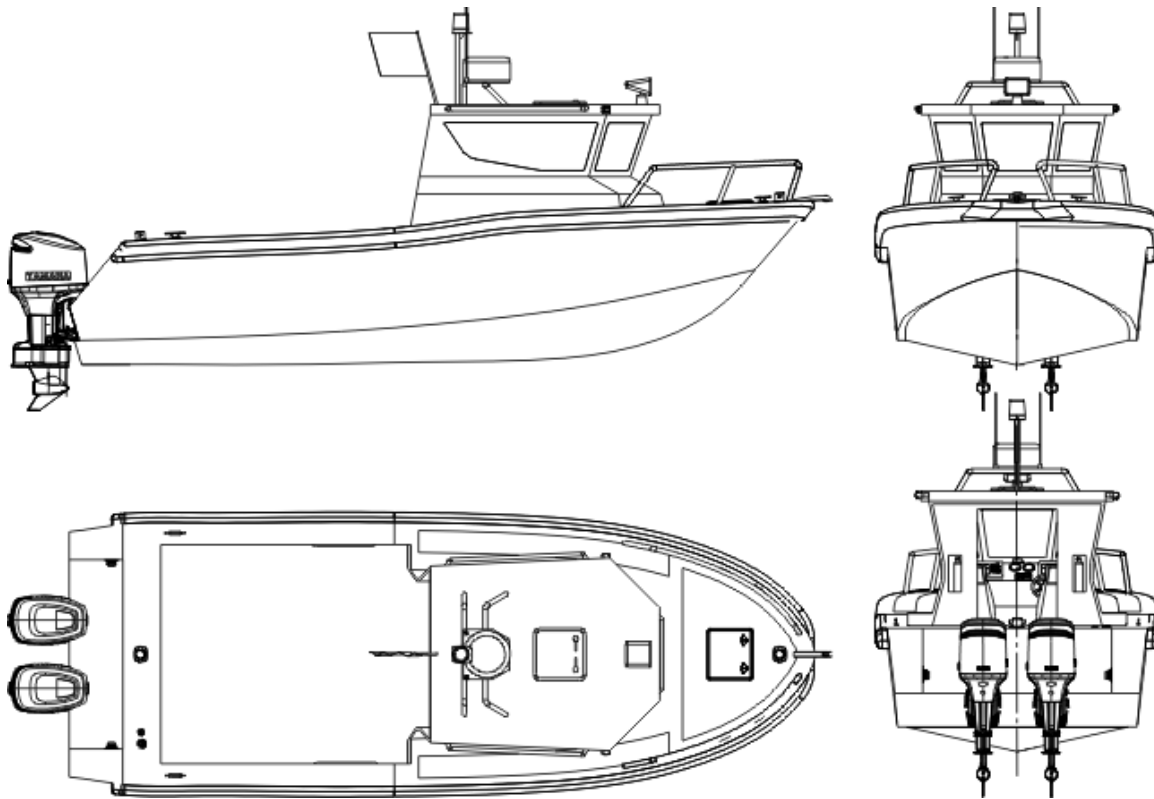

# 7500 ALUMINUM - DATASHEET

PATROL VESSEL

Naval Design

## Dimensional Data

Length Overall	7.5 m
Beam overall	2.7 m
Displacement	2.5 t
Fuel Capacity	500 L
Speed max	43 knots
Range at cruise speed	456 Nm
Crew	1
Passengers	12
Design	KND

## Engine Data

Max Power CAT C7250 BHP